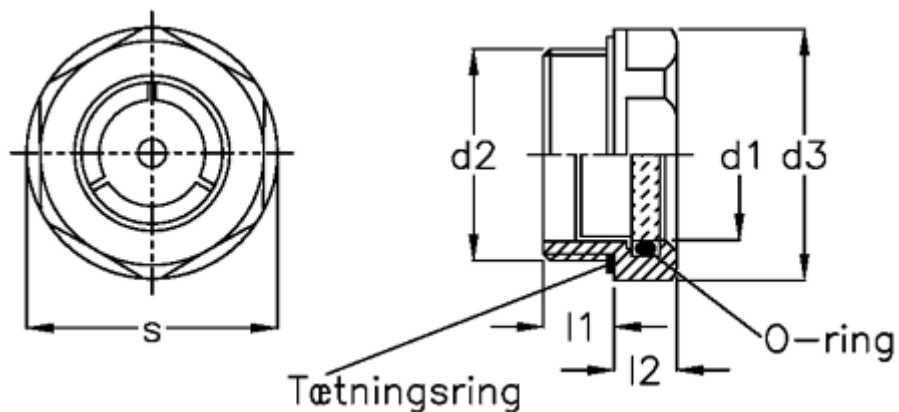

Data Sheet

Article number: 2074318G34AS

Description: E+G Oil level sight glass GN 743-18-G3/4-AS

Measures

d1	= 18
d2	= G3/4
d3	= 32
l1	= 9
l2	= 8
Max pressure	= -
Max vacuum mbar	= -
s	= 30